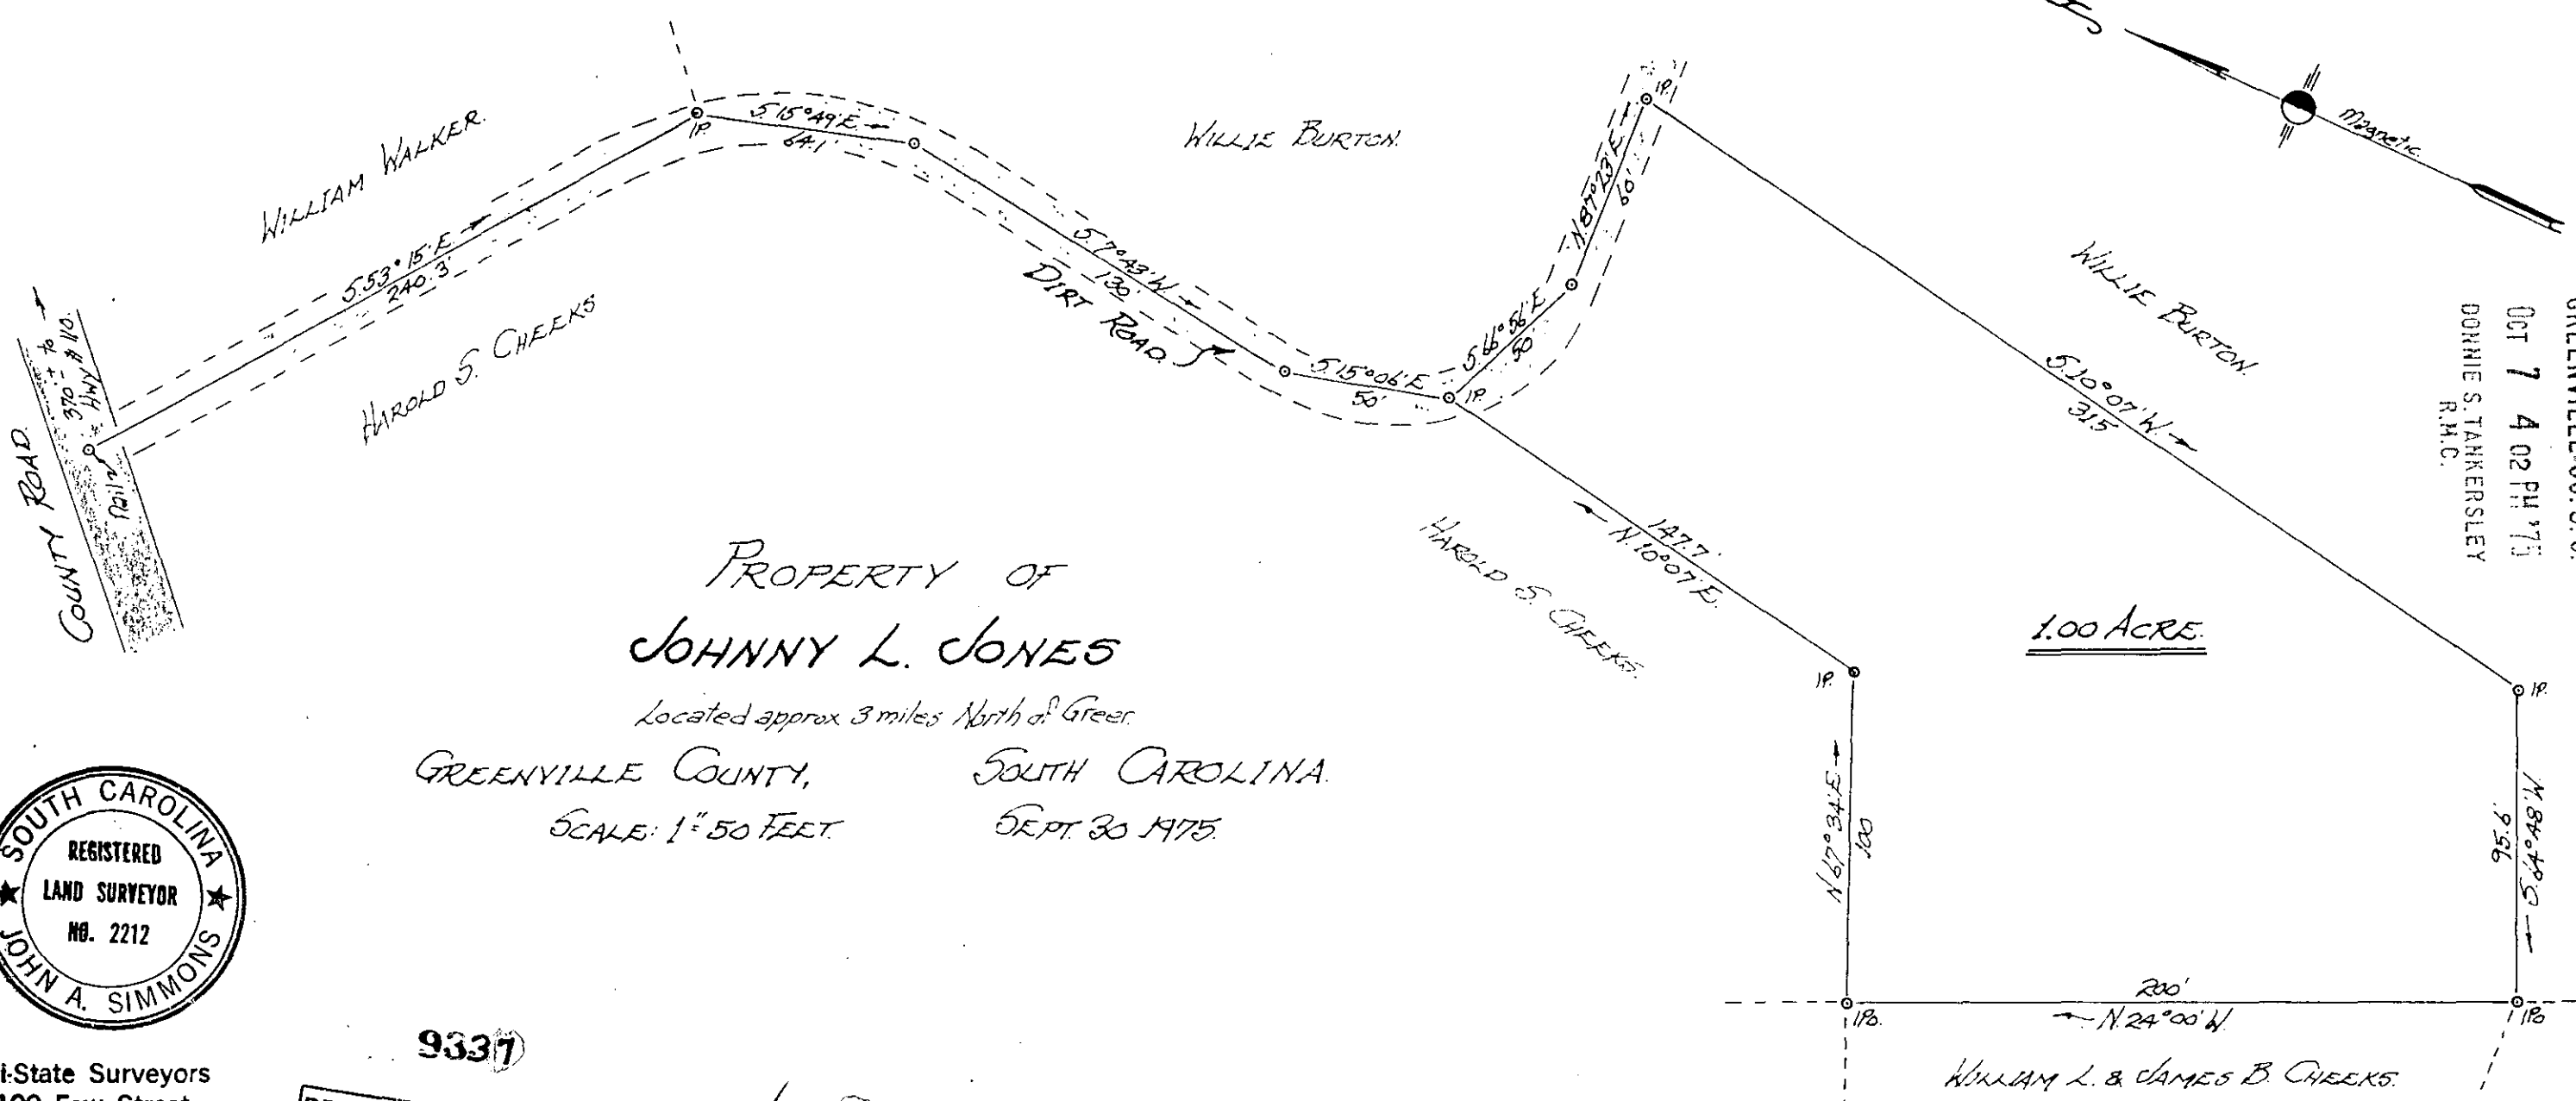

FILED  
GREENVILLE CO. S. C.  
OCT 7 4 02 PM '75  
DORNE S. TANKERSLEY  
R.M.C.

1.00 ACRE.

MICROFILMED

# PROPERTY OF JOHNNY L. JONES

Located approx 3 miles North of Greer.

GREENVILLE COUNTY, SOUTH CAROLINA.

SCALE: 1" = 50 FEET. SEPT. 30 1975.

Tri-State Surveyors  
109 Few Street  
Greer, S. C. 29651

RECORDING FEE  
PAID \$ 200

9337

✓ 5L-94